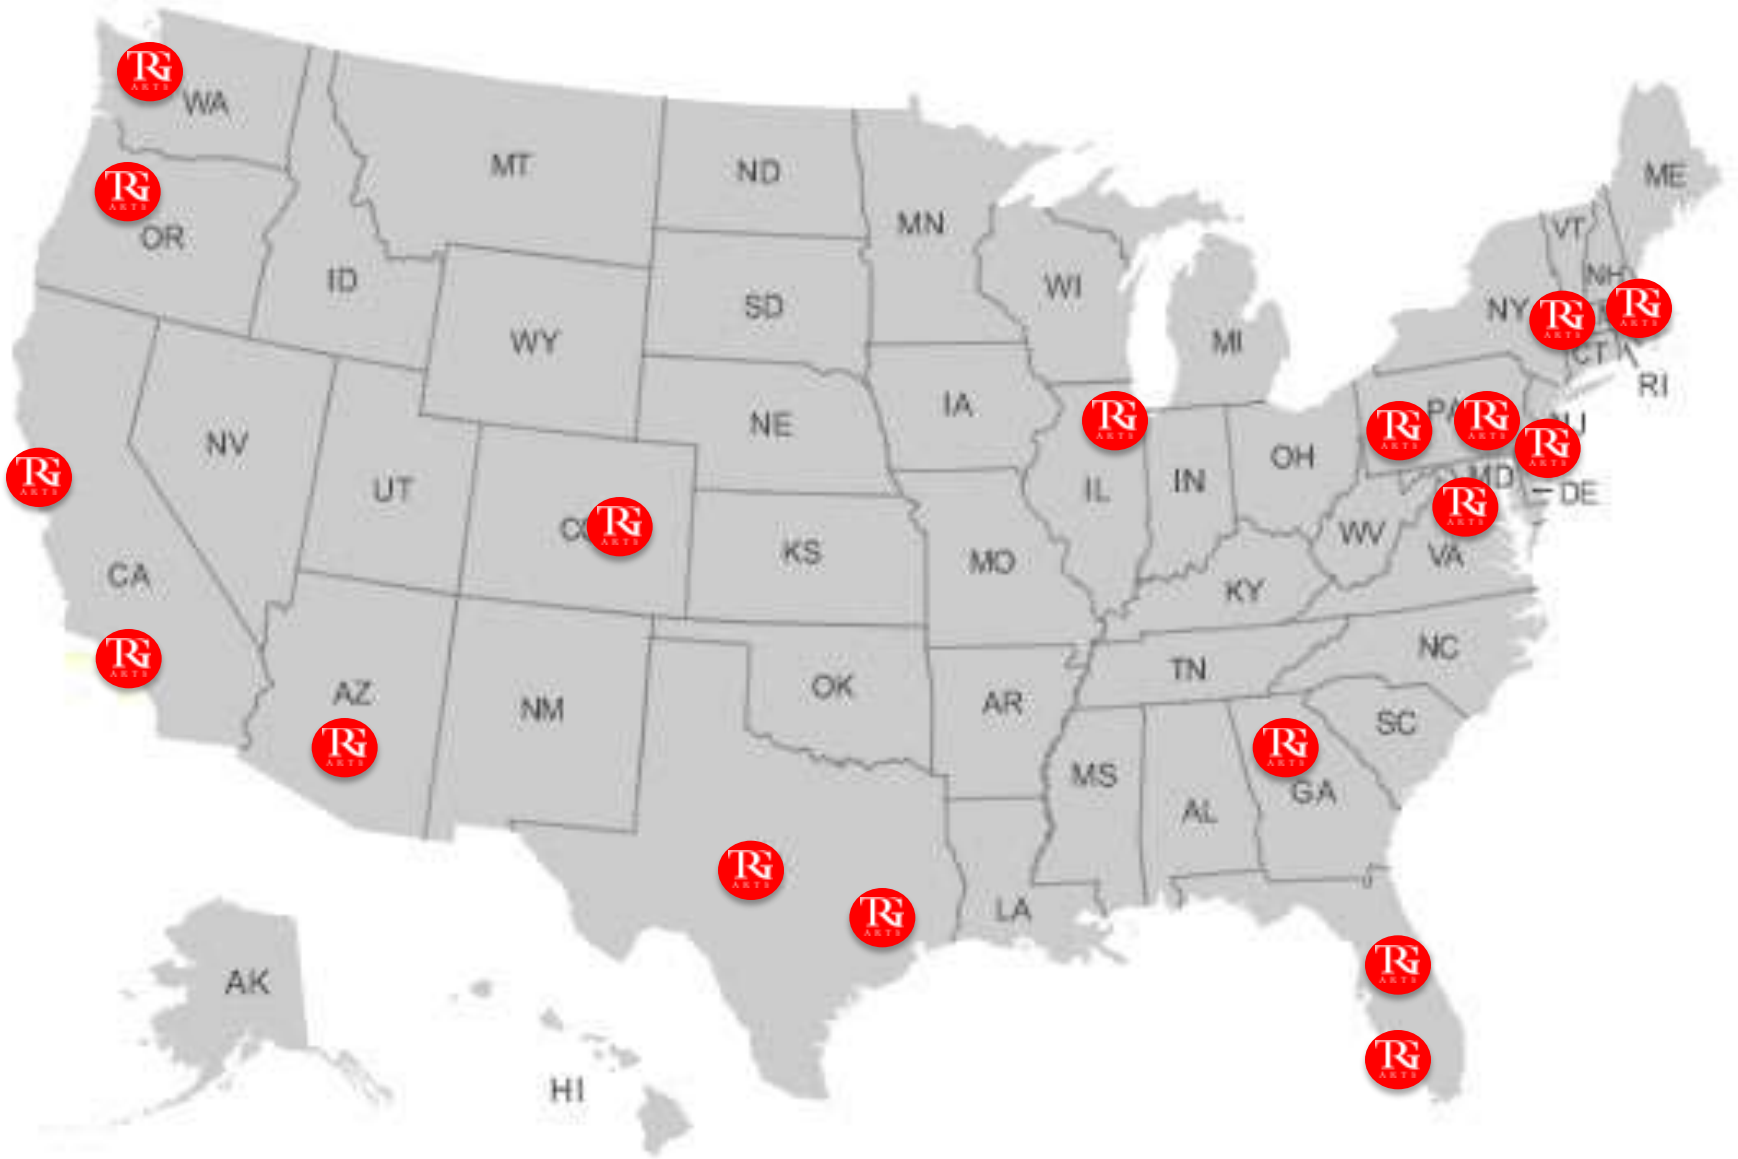

INTIX 2012 – San Antonio

CONSORTIUMS

**THE POWER OF TECHNOLOGY & DATA
COLLABORATION**

NCOALink® Database

Successful Co-op Programs

- Permission Based
- Neutral 3rd Party Oversight
- Inexpensive (FREE)
- Training & Professional Development

Conventional Wisdom

Opera America Study

6% Attend Multiple Organizations

Single Organization
Buyers:
50% Churn Overall

Multi-Organization
Buyers:
15% Churn Overall

[Join E-Notes](#) | [Contact Us](#) | [Get Directions](#) | [Search](#)

TASTE OF OPERA
OPERA OVERTURES
OCP AT THE MOVIES
COMMUNITY
OCP AND YOU

Philadelphia is rich with operatic culture that travels as far back in time as our cobblestone streets! The Opera Company has put together a map of some of the most interesting operatic destinations to help you get to know our city's hidden treasures. Click on the red dots below to learn about the hottest opera spots around town -- and if we forgot some, let us know! We'll refresh this from time to time, and your suggestions are welcome! Just e-mail marketing@operaphila.org. Ready, set... explore!

 RAND McNALLY

THE 2012 ROAD ATLAS

SCAN QR OR CODE WITH YOUR PHONE
FOR TRAVEL INFO, VIDEOS & MORE
For the free app, go to RandMcNally.com/QR
or visit a store's QR code.

America's #1 Road Atlas

More than 380 detailed city and national park maps