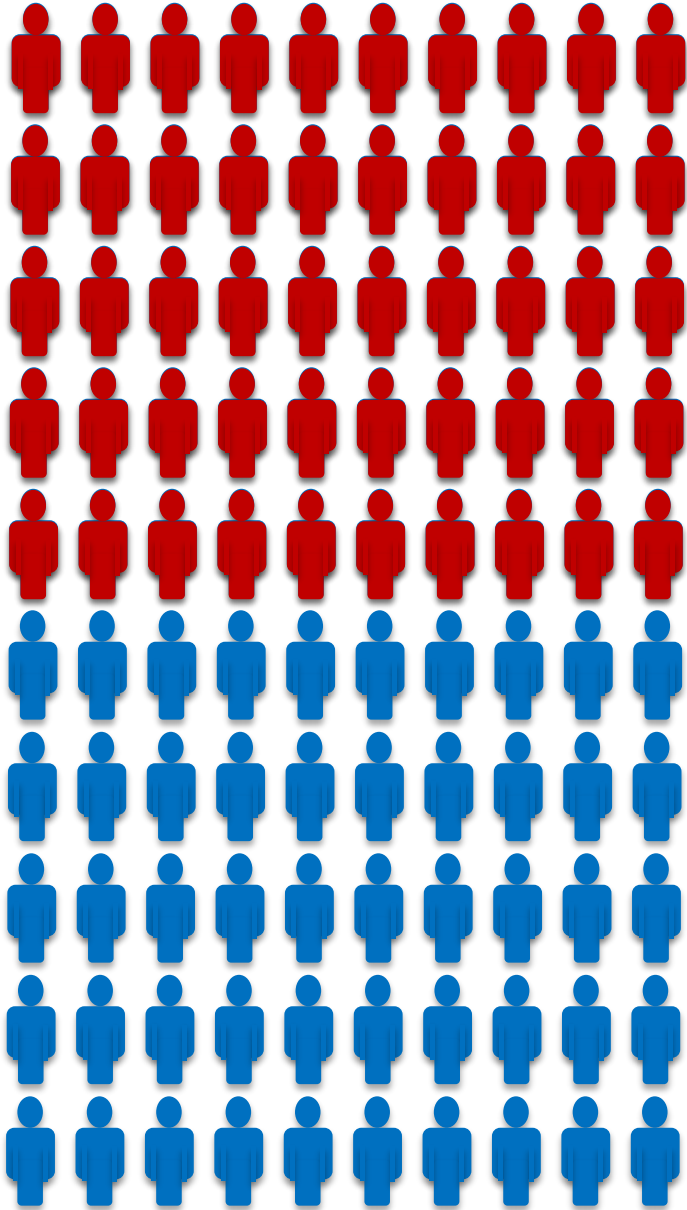

Conventional Wisdom

Opera America Study

6% Attend Multiple Organizations

Single Organization
Buyers:
50% Churn Overall

Multi-Organization
Buyers:
15% Churn Overall

[Join E-Notes](#) | [Contact Us](#) | [Get Directions](#) | [Search](#)